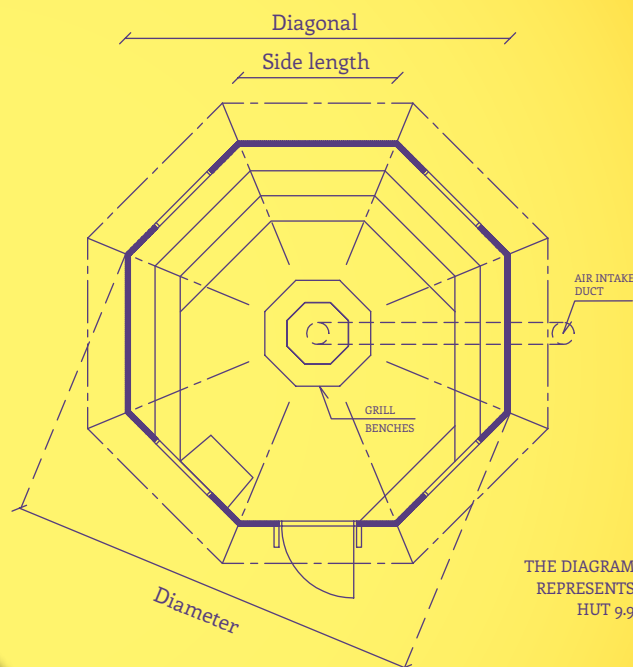

The wall logs consist of one thick joint, which prevents humidity from getting between the logs.

The roof is made with vertical boarding without tongue-and-groove joints to help moisture exit from between the roof boards and felt.

We always finish the eaves with drip moulding, which keeps the eaves boarding dry.

**All Timapuu products are octagonal, except our largest barbecue hut, which is decagonal.**

Thanks to the greater number of corners, our products are rounder and thus more spacious than hexagonal structures. Always remember to place an air inlet pipe under the grill (min. 200 mm).

	Diameter	Diagonal	Side length
Hut 6.9	3,149 mm	2,909 mm	1,205 mm
Hut 9.9	3,750 mm	3,464 mm	1,435 mm
Hut 12	4,116 mm	3,802 mm	1,575 mm
Hut 17.2	5,017 mm	4,635 mm	1,920 mm
Hut 28	6,181 mm	5,878 mm	1,910 mm
Summerhouse	3,750 mm	3,464 mm	1,435 mm
Saunas	3,750 mm	3,464 mm	1,435 mm