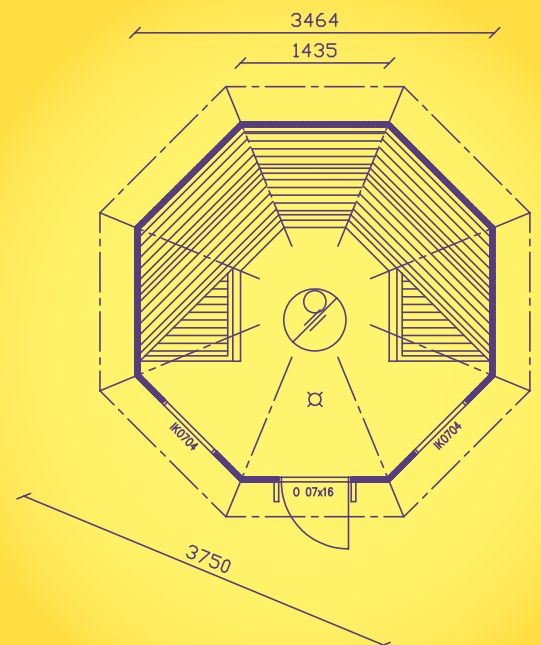

Scenic sauna

The large windows of the scenic sauna bring the tranquility of nature into your sauna experience. The sauna has plenty of space for 8–10 people. The stove of the scenic sauna is also placed at the centre, which ensures even distribution of heat and steam. The sauna is delivered completely ready for use.